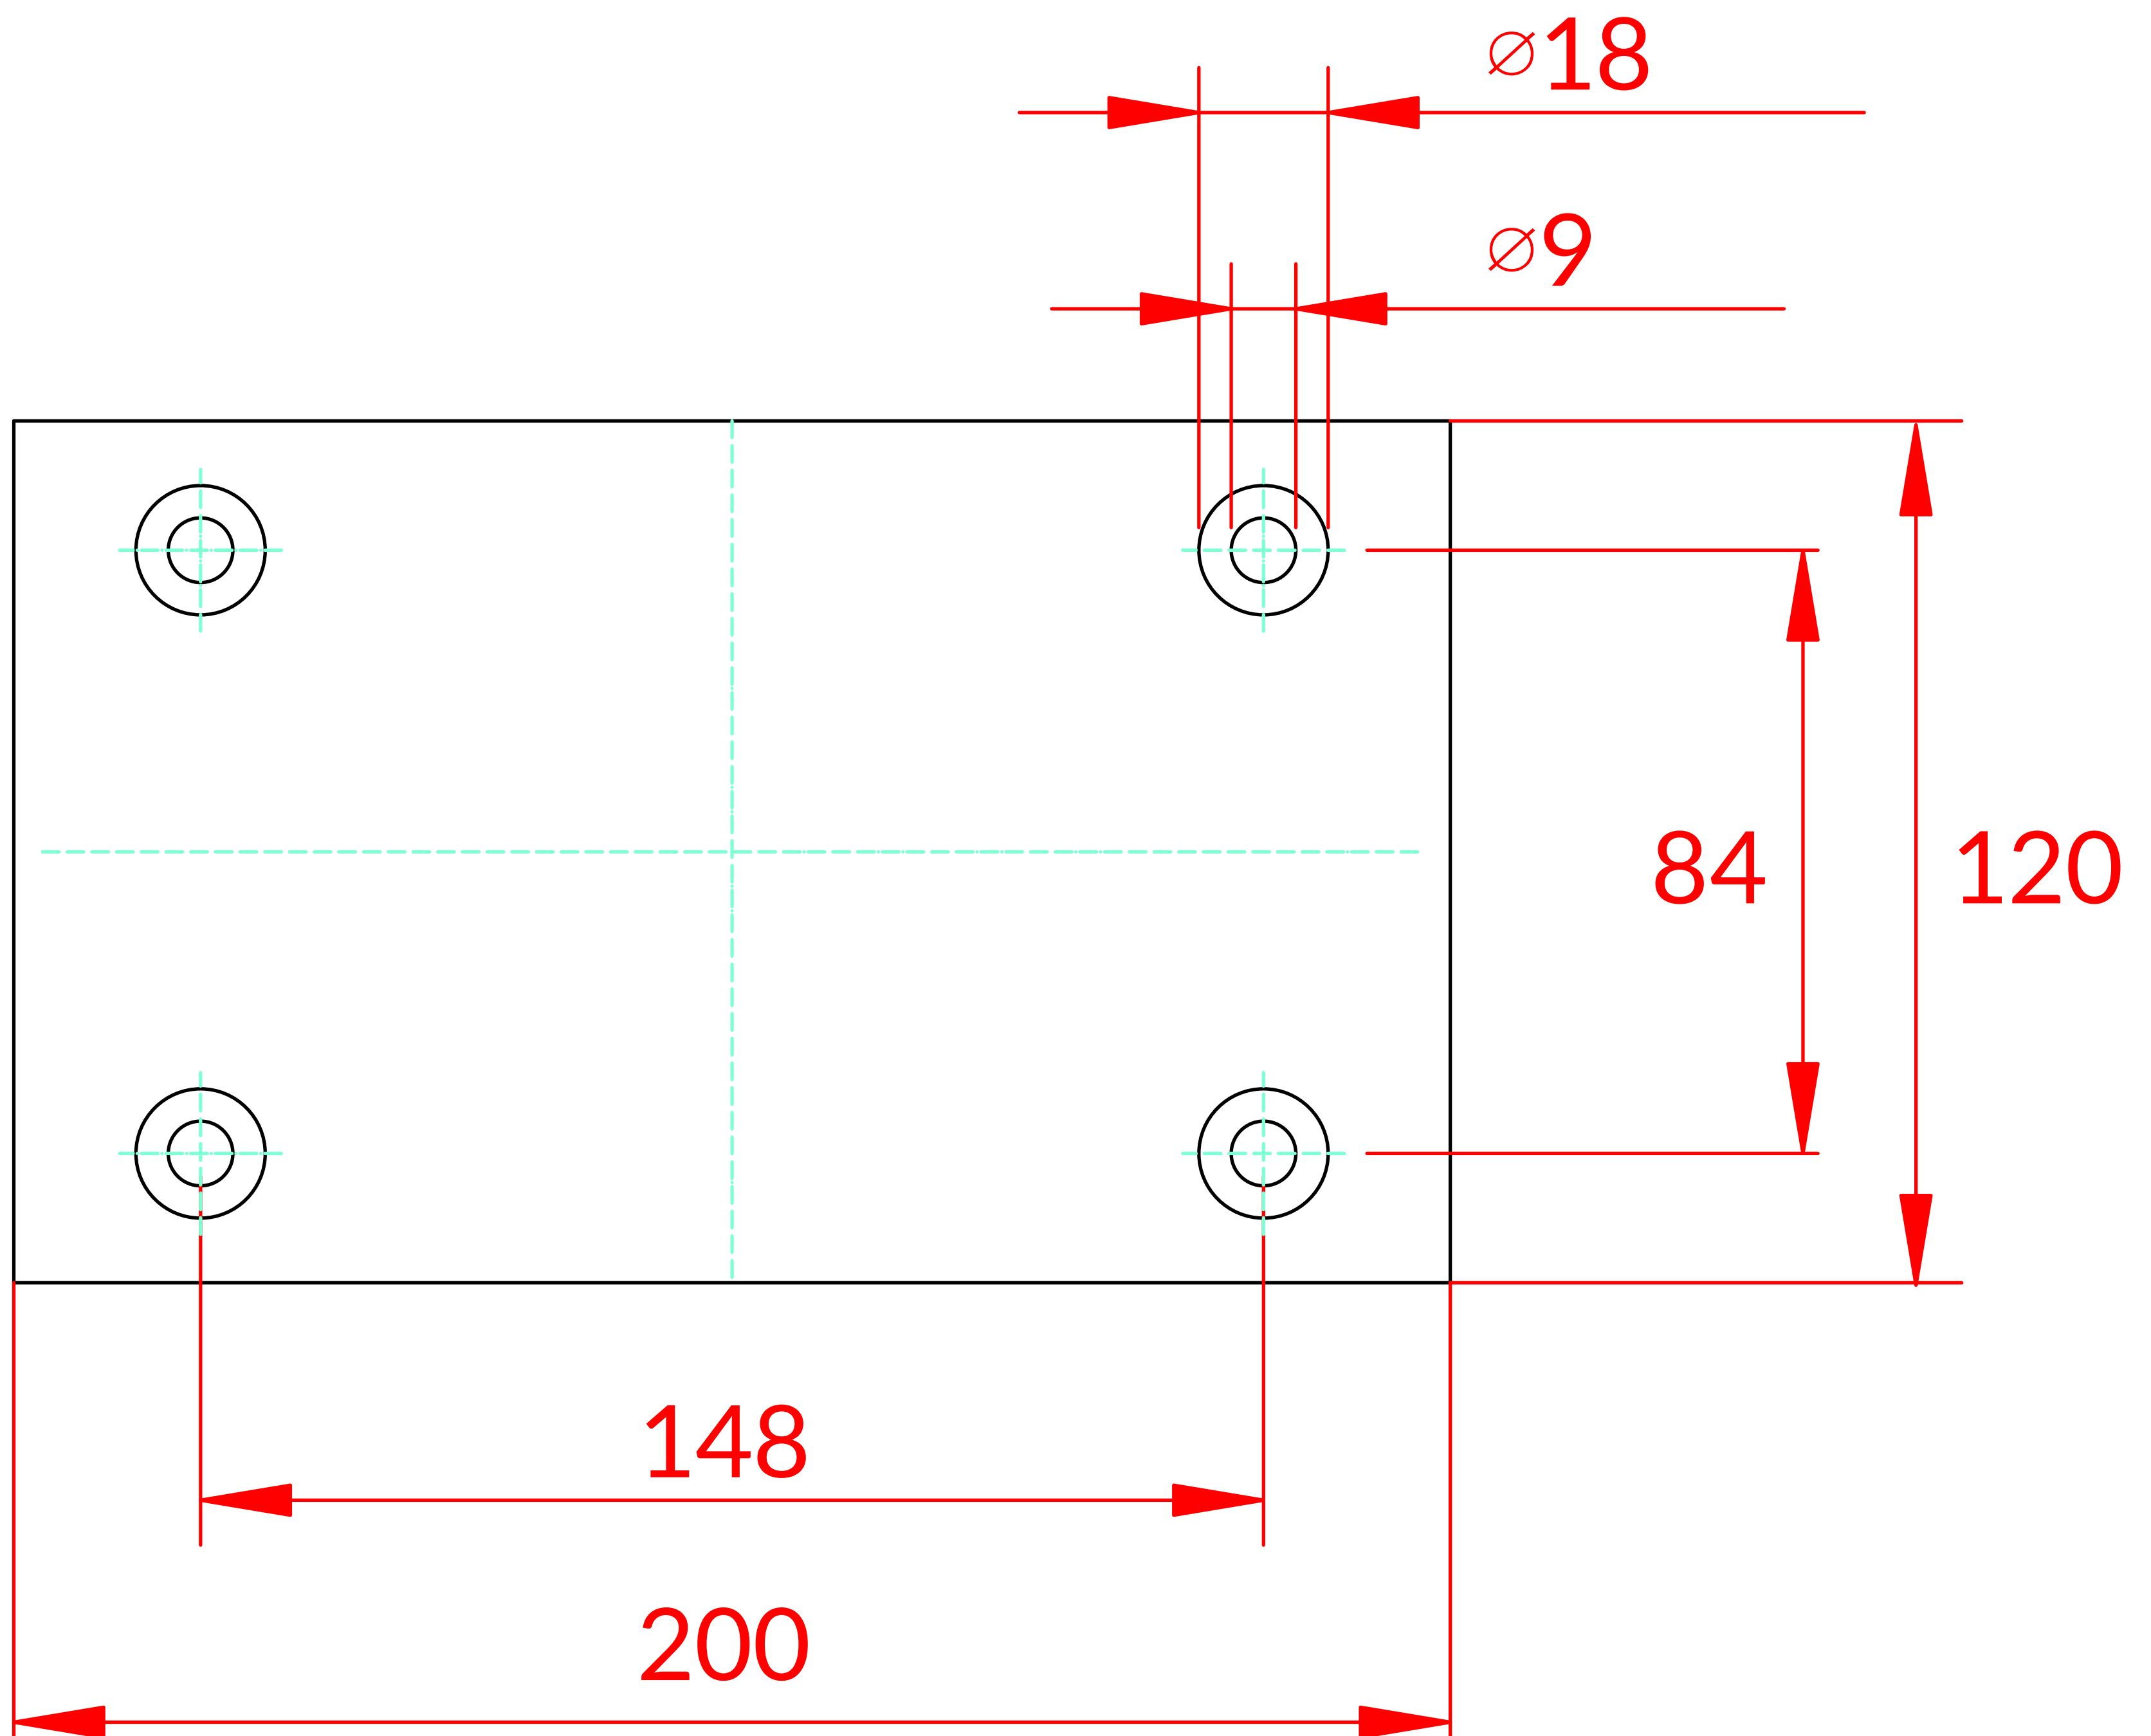

DV25 Brackets | Straight , angled

NOTE: Drawing is not to scale and cannot be printed for direct use as a template.

DV32 Brackets | Straight , angled

NOTE: Drawing is not to scale and cannot be printed for direct use as a template.

DV42 Brackets | Straight , angled

NOTE: Drawing is not to scale and cannot be printed for direct use as a template.