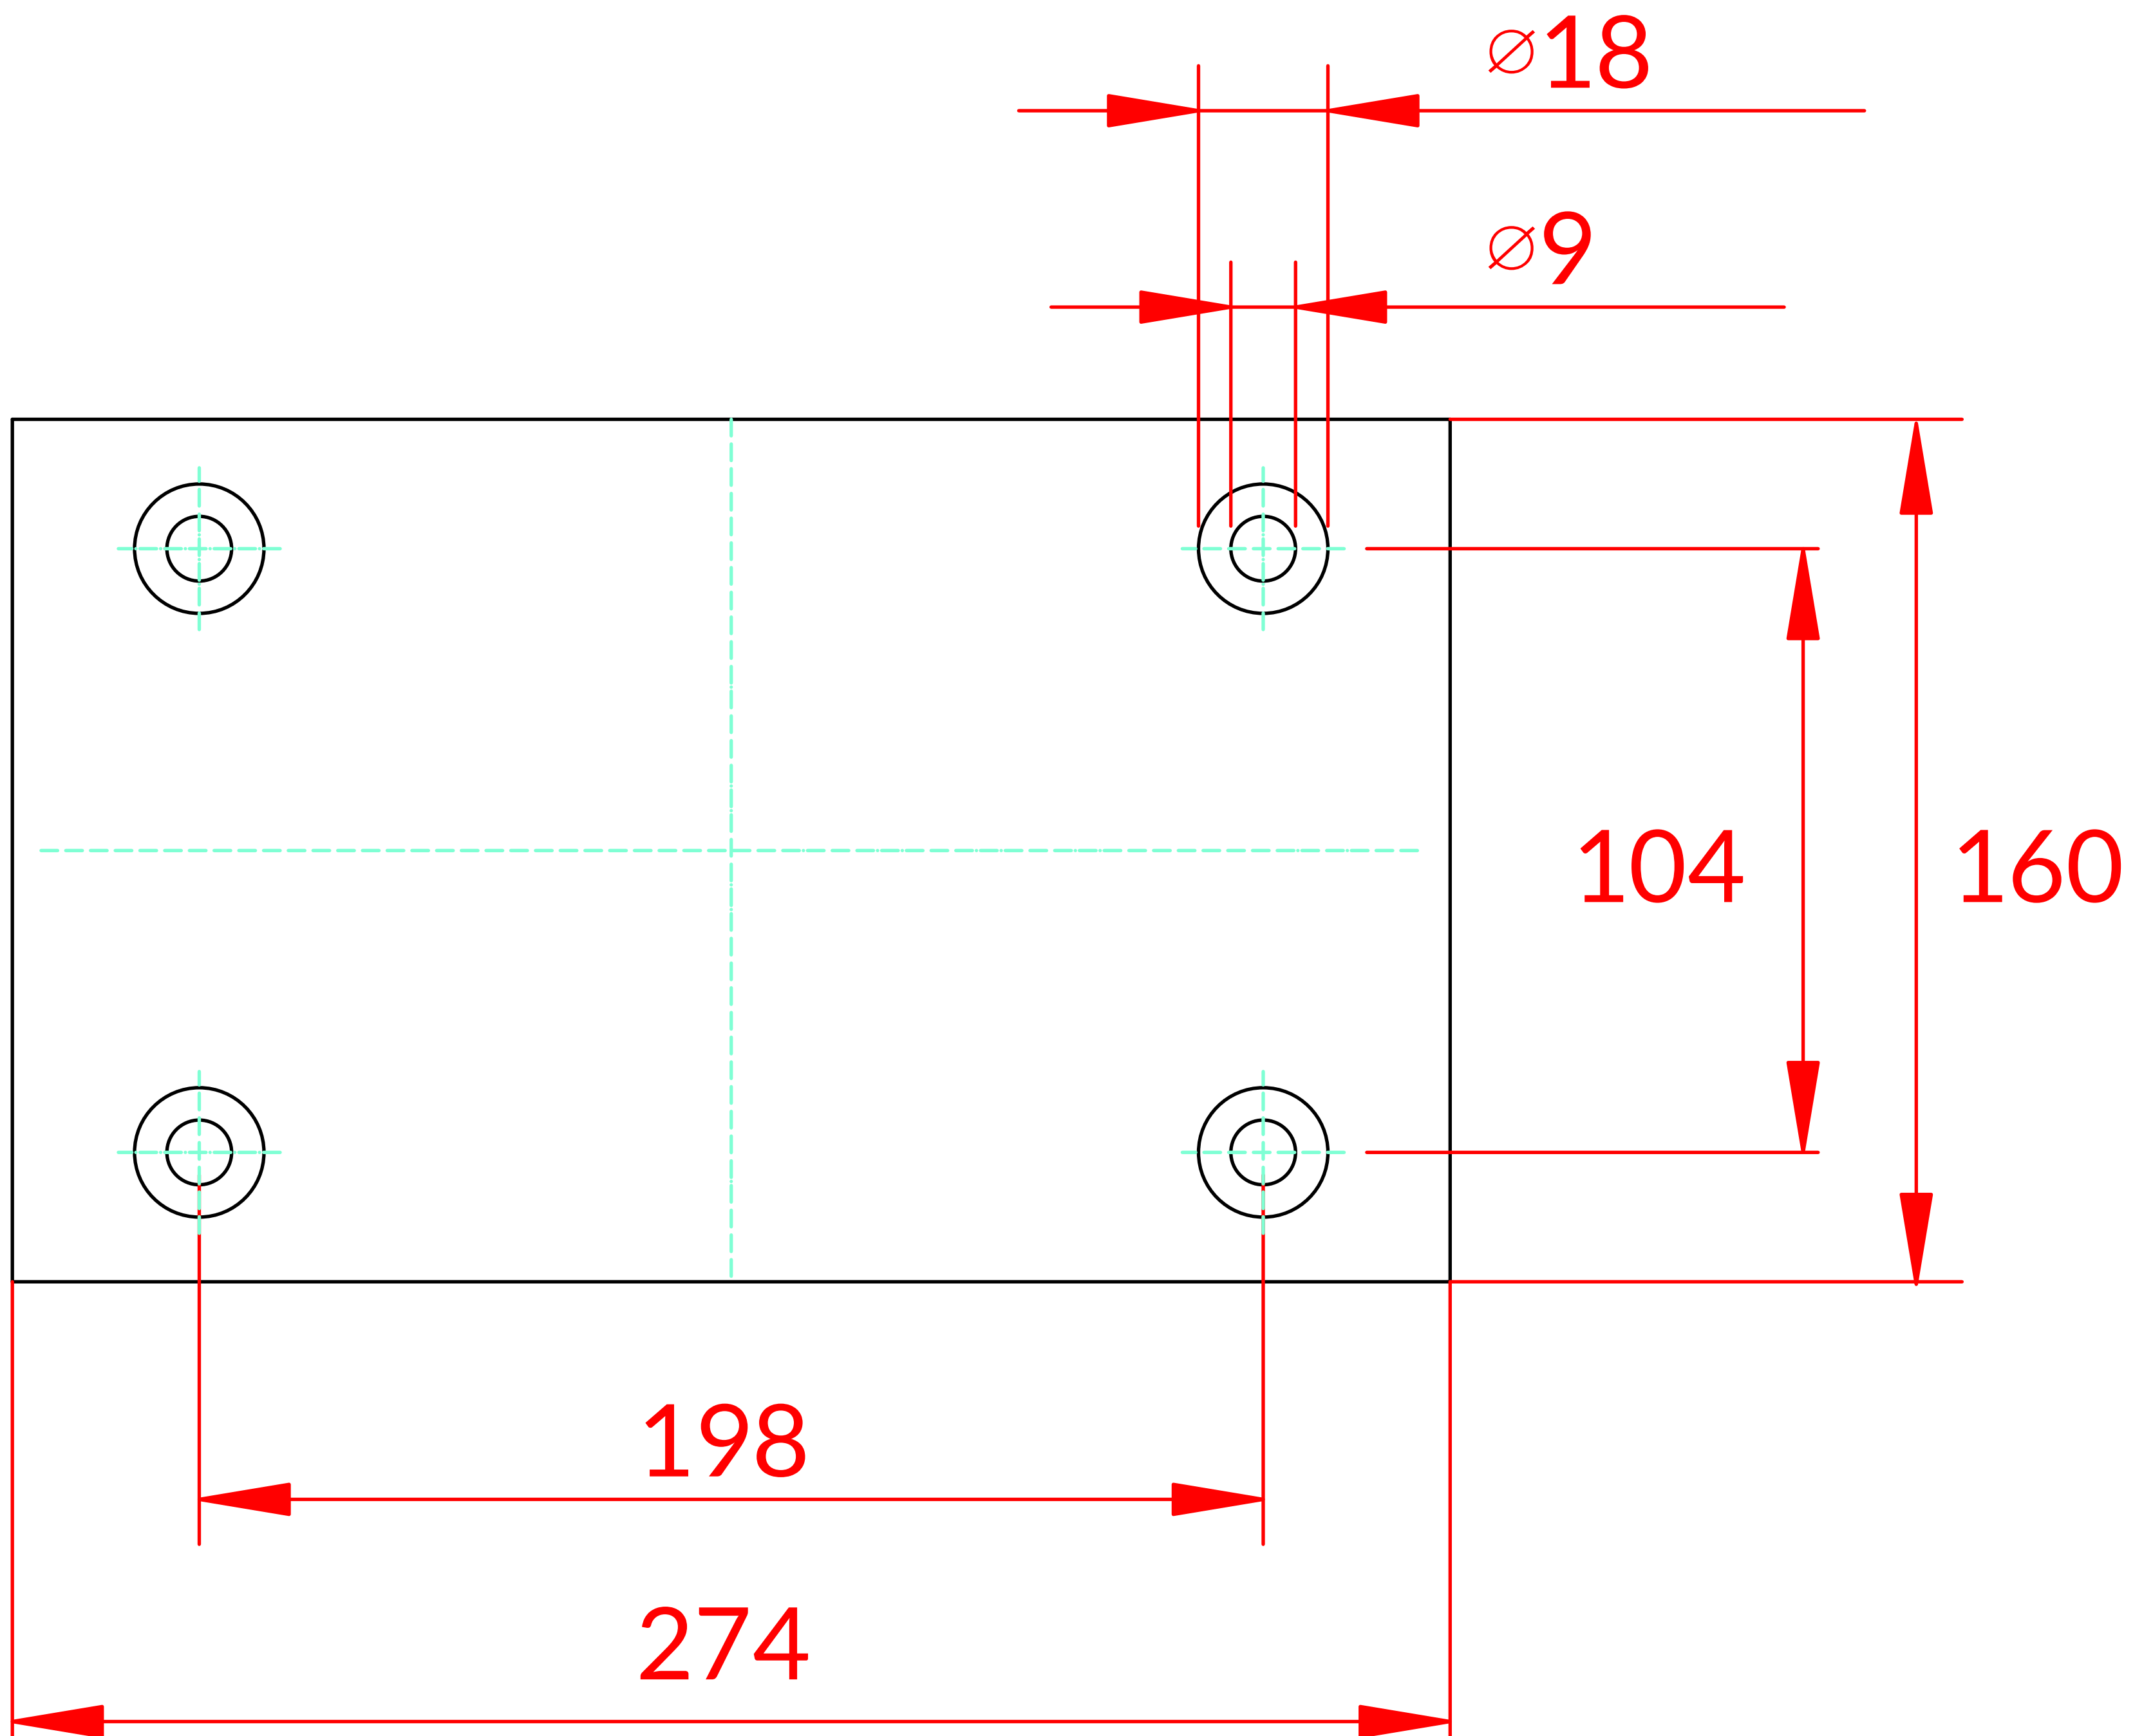

DV25 Brackets | Straight , angled

NOTE: Drawing is not to scale and cannot be printed for direct use as a template.

DV32 Brackets | Straight , angled

NOTE: Drawing is not to scale and cannot be printed for direct use as a template.

DV42 Brackets | Straight , angled

NOTE: Drawing is not to scale and cannot be printed for direct use as a template.