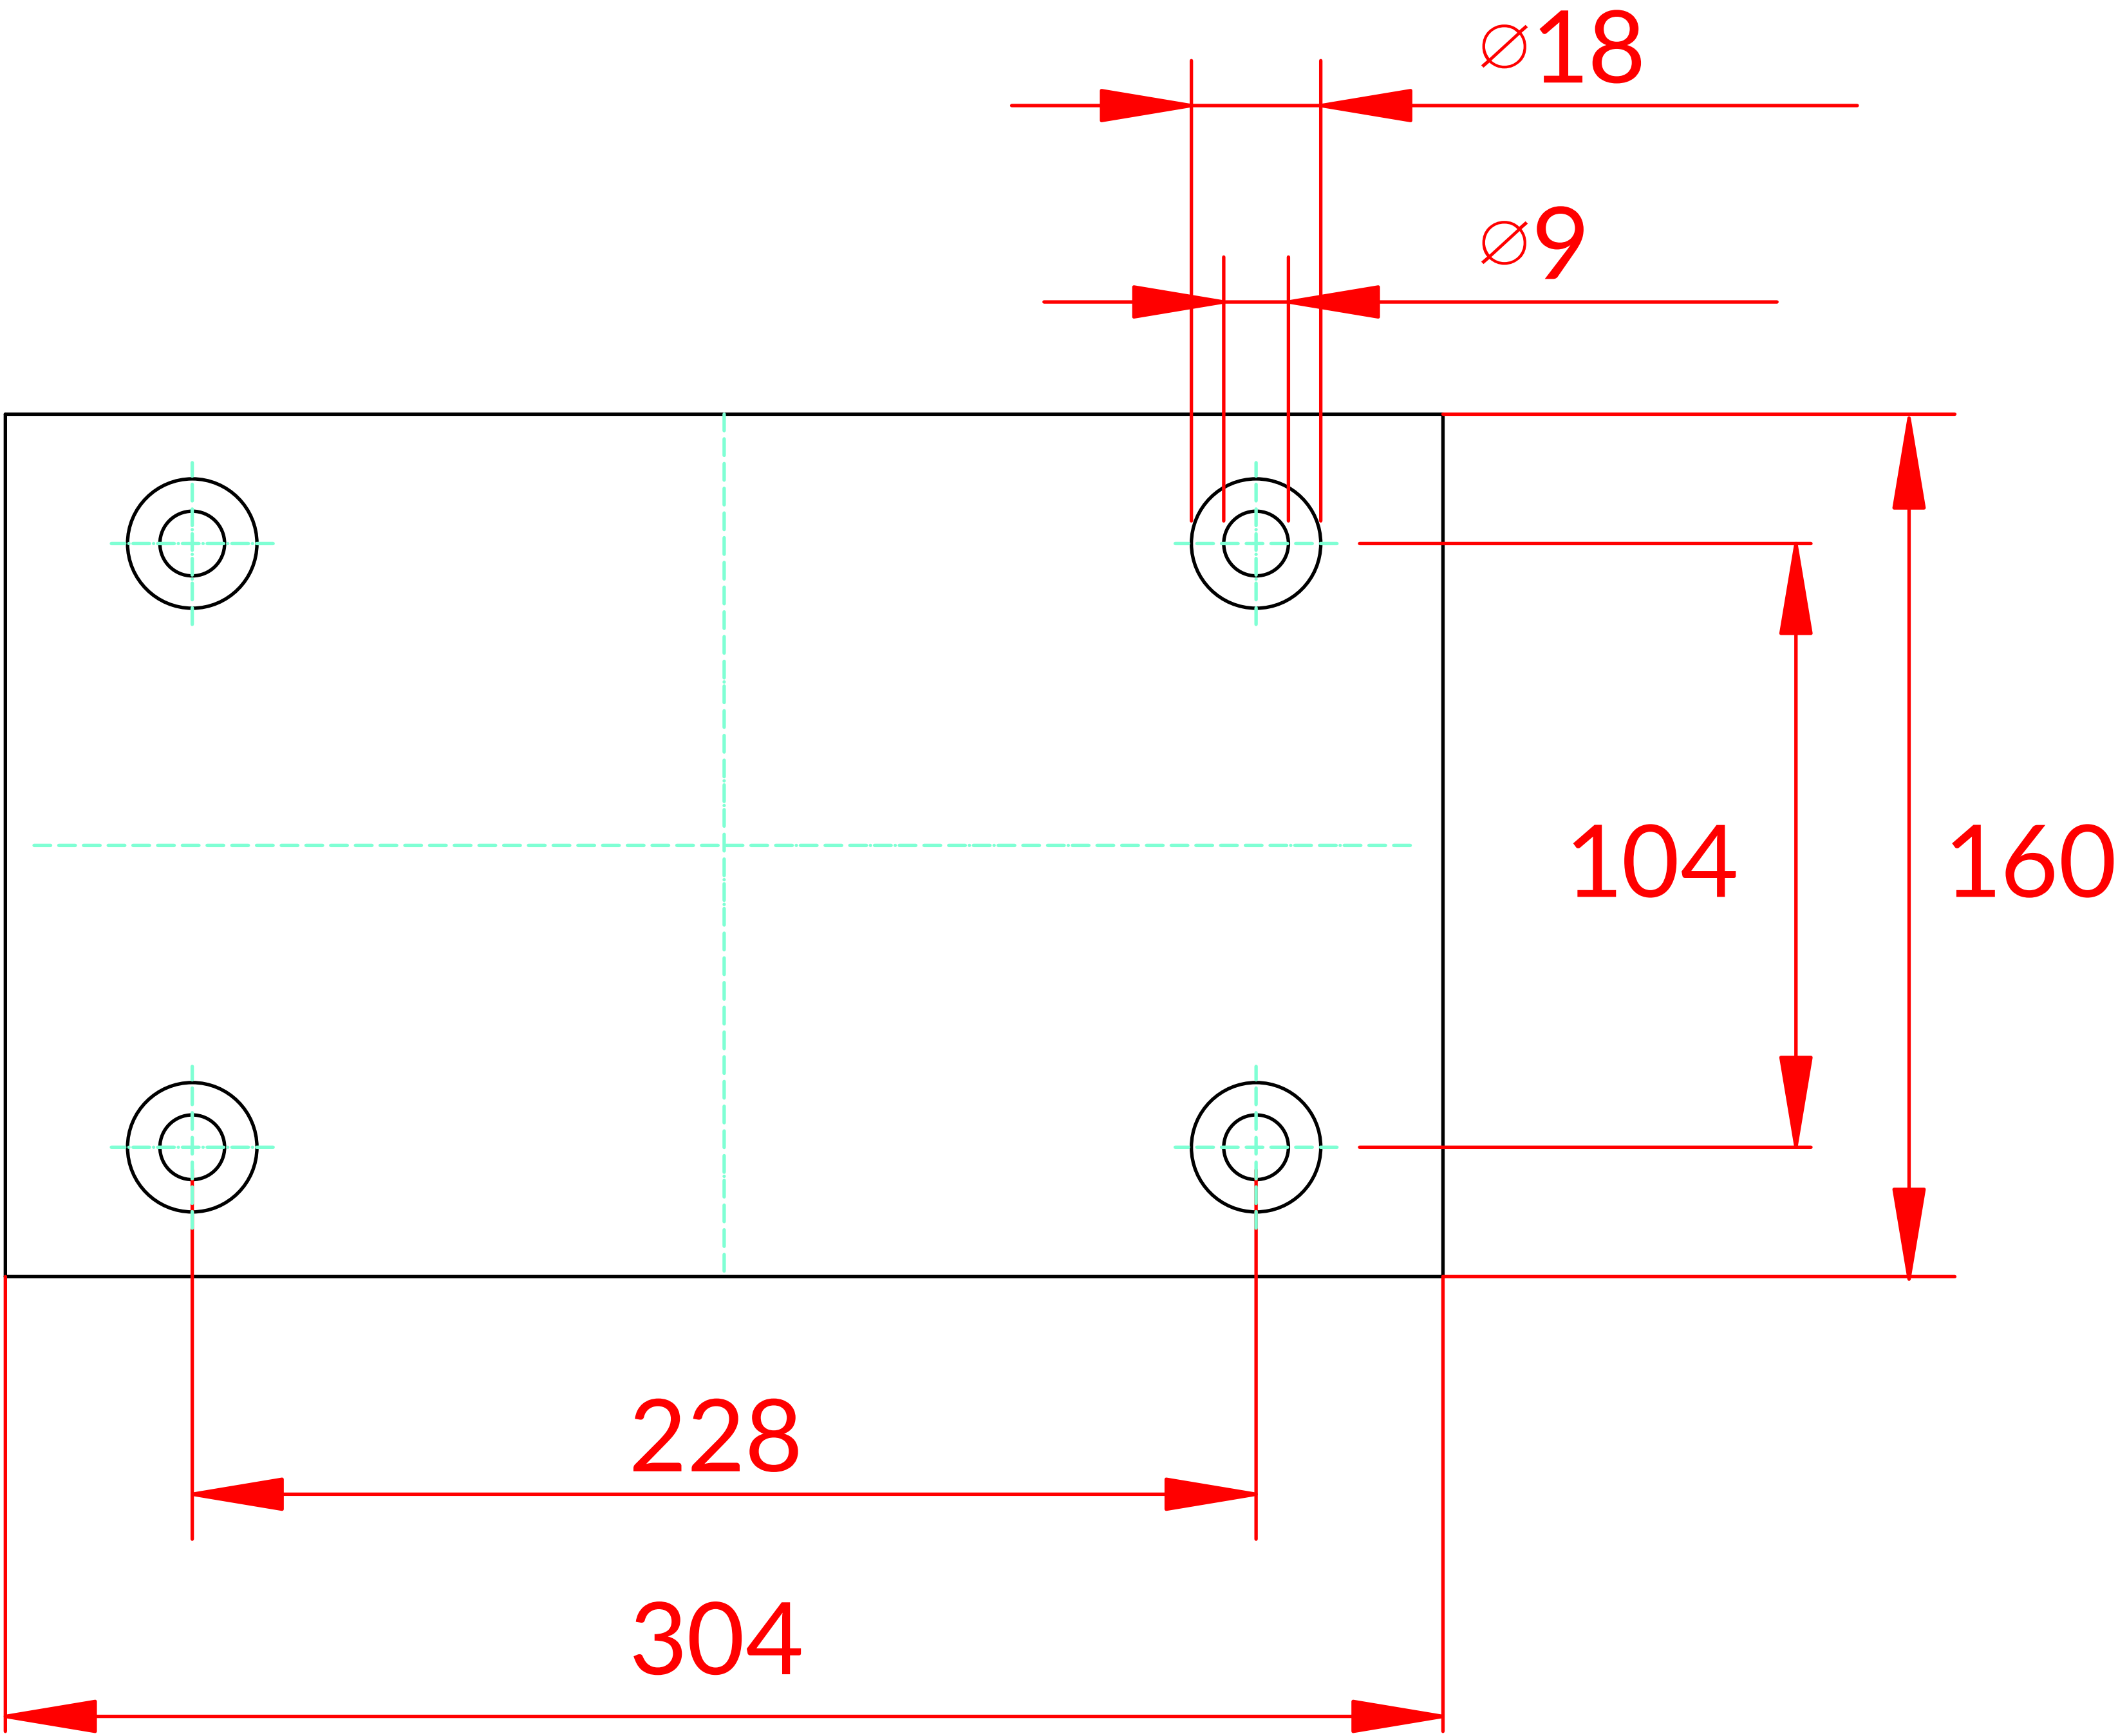

DV25 Brackets | Straight , angled

NOTE: Drawing is not to scale and cannot be printed for direct use as a template.

DV32 Brackets | Straight , angled

NOTE: Drawing is not to scale and cannot be printed for direct use as a template.

DV42 Brackets | Straight , angled

NOTE: Drawing is not to scale and cannot be printed for direct use as a template.